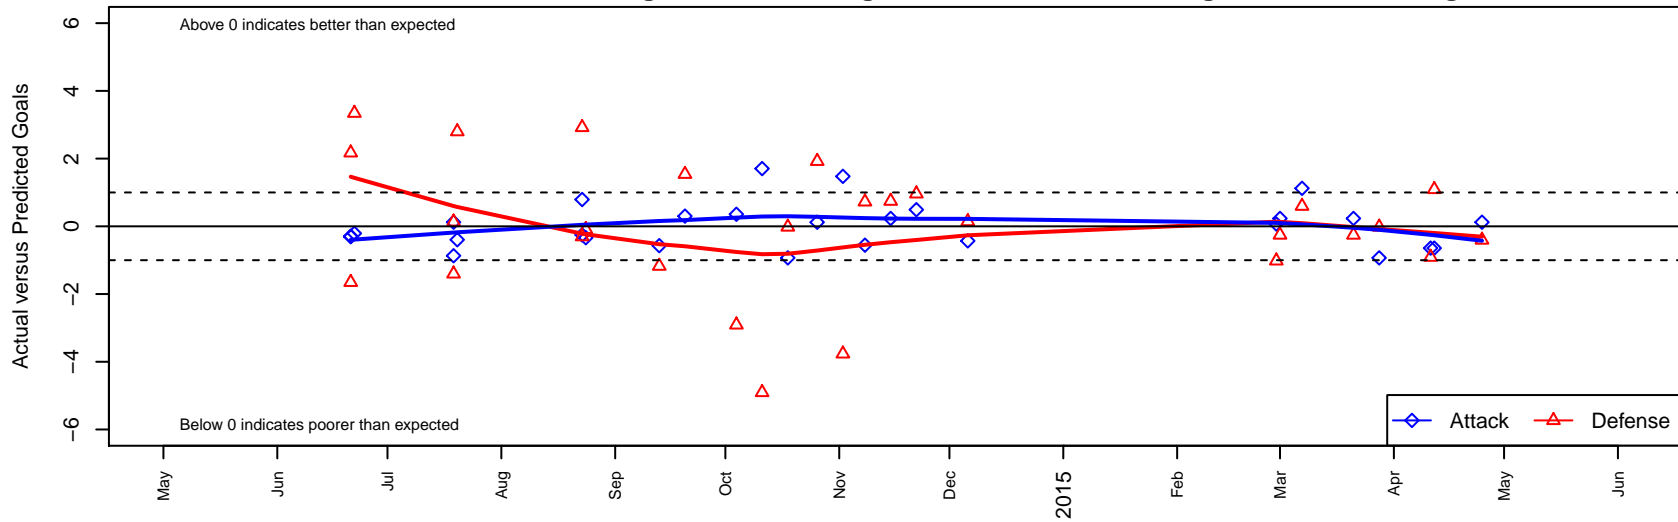

# NW United Classic G00

NW United FC  
 Burlington, WA  
 G00 total strength=713  
 attack=0.92 defense=0.6  
 fall league = PSPL Copa U14  
 spr league = Spr PSPL Copa U14  
 notes= Ortiz 2014

alt names used:  
 NW United GU14 Ortiz  
 Northwest United FC GU13/14 Ortiz  
 Northwest United FC GU13/14 Ortiz  
 NW United Classic  
 NWU GU14 Classic

Venues played:  
 2014 Skagit Firecracker U14  
 2014 KITG GU14 Red  
 2014 Xtreme Cup GU14  
 2014 PSPL Copa U14  
 2014 Spr PSPL Copa U14

**NW United Classic G00**  
 Dots are actual minus expected GF (blue circles) and GA (red triangles).  
 Blue line is smoothed change in attack strength. Red is smoothed change in defense strength.

**attack and defense variance (black dot)  
relative to other teams  
and top 10 in region**

**attack and defense rating  
relative to others at age  
and all opponents in last 13 months**

**Performance relative to 13 month average**