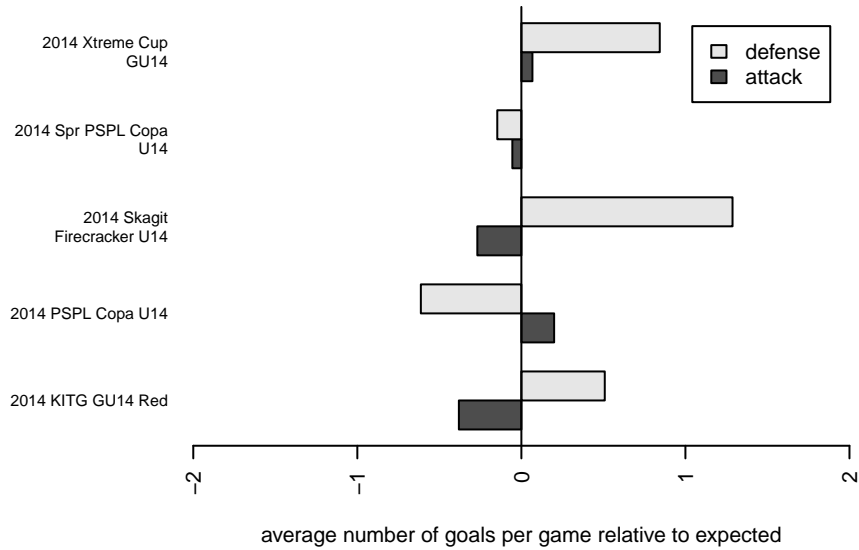

# NW United Classic G00

NW United FC  
 Burlington, WA  
 G00 total strength=713  
 attack=0.92 defense=0.6  
 fall league = PSPL Copa U14  
 spr league = Spr PSPL Copa U14  
 notes= Ortiz 2014

alt names used:  
 NW United GU14 Ortiz  
 Northwest United FC GU13/14 Ortiz  
 Northwest United FC GU13/14 Ortiz  
 NW United Classic  
 NWU GU14 Classic

Venues played:  
 2014 Skagit Firecracker U14  
 2014 KITG GU14 Red  
 2014 Xtreme Cup GU14  
 2014 PSPL Copa U14  
 2014 Spr PSPL Copa U14

**NW United Classic G00**  
 Dots are actual minus expected GF (blue circles) and GA (red triangles).  
 Blue line is smoothed change in attack strength. Red is smoothed change in defense strength.

**attack and defense variance (black dot)  
relative to other teams  
and top 10 in region**

**attack and defense rating  
relative to others at age  
and all opponents in last 13 months**

**Performance relative to 13 month average**