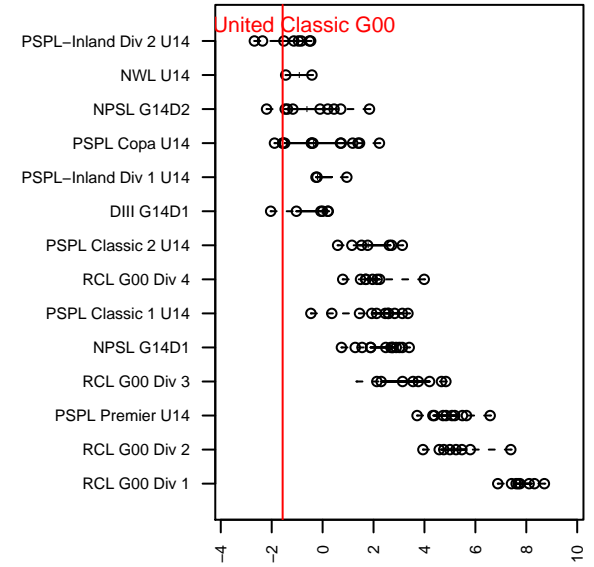

# NW United Classic G00

NW United FC  
 Burlington, WA  
 G00 total strength=713  
 attack=0.92 defense=0.6  
 fall league = PSPL Copa U14  
 spr league = Spr PSPL Copa U14  
 notes= Ortiz 2014

alt names used:  
 NW United GU14 Ortiz  
 Northwest United FC GU13/14 Ortiz  
 Northwest United FC GU13/14 Ortiz  
 NW United Classic  
 NWU GU14 Classic

Venues played:  
 2014 Skagit Firecracker U14  
 2014 KITG GU14 Red  
 2014 Xtreme Cup GU14  
 2014 PSPL Copa U14  
 2014 Spr PSPL Copa U14

**NW United Classic G00**  
 Dots are actual minus expected GF (blue circles) and GA (red triangles).  
 Blue line is smoothed change in attack strength. Red is smoothed change in defense strength.

**attack and defense variance (black dot)  
relative to other teams  
and top 10 in region**

**attack and defense rating  
relative to others at age  
and all opponents in last 13 months**

**Performance relative to 13 month average**